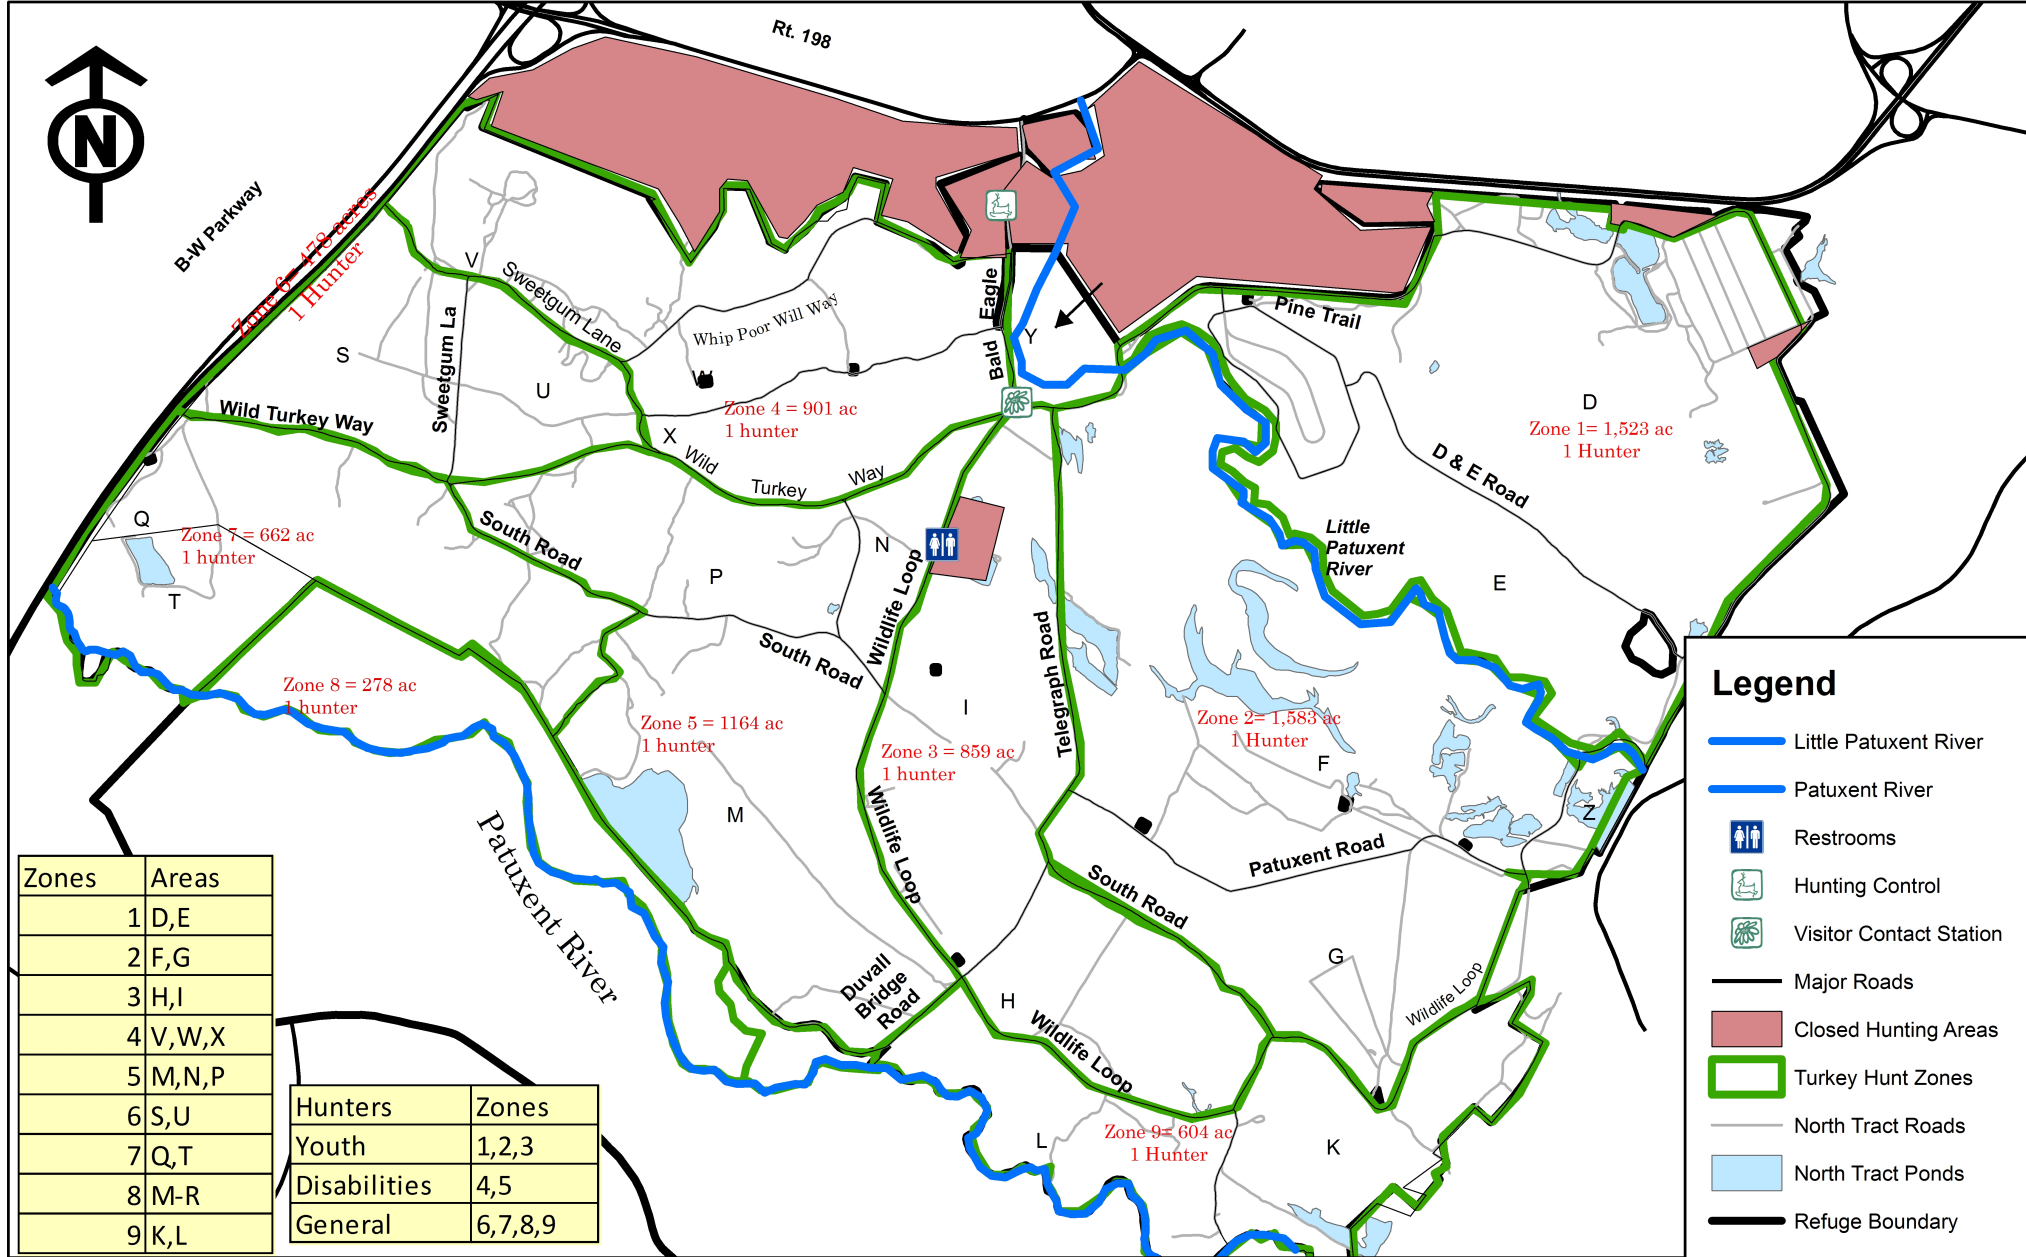

Patuxent Research Refuge: North Tract Turkey Hunt Zones

Zones	Areas
1	D,E
2	F,G
3	H,I
4	V,W,X
5	M,N,P
6	S,U
7	Q,T
8	M-R
9	K,L

Hunters	Zones
Youth	1,2,3
Disabilities	4,5
General	6,7,8,9